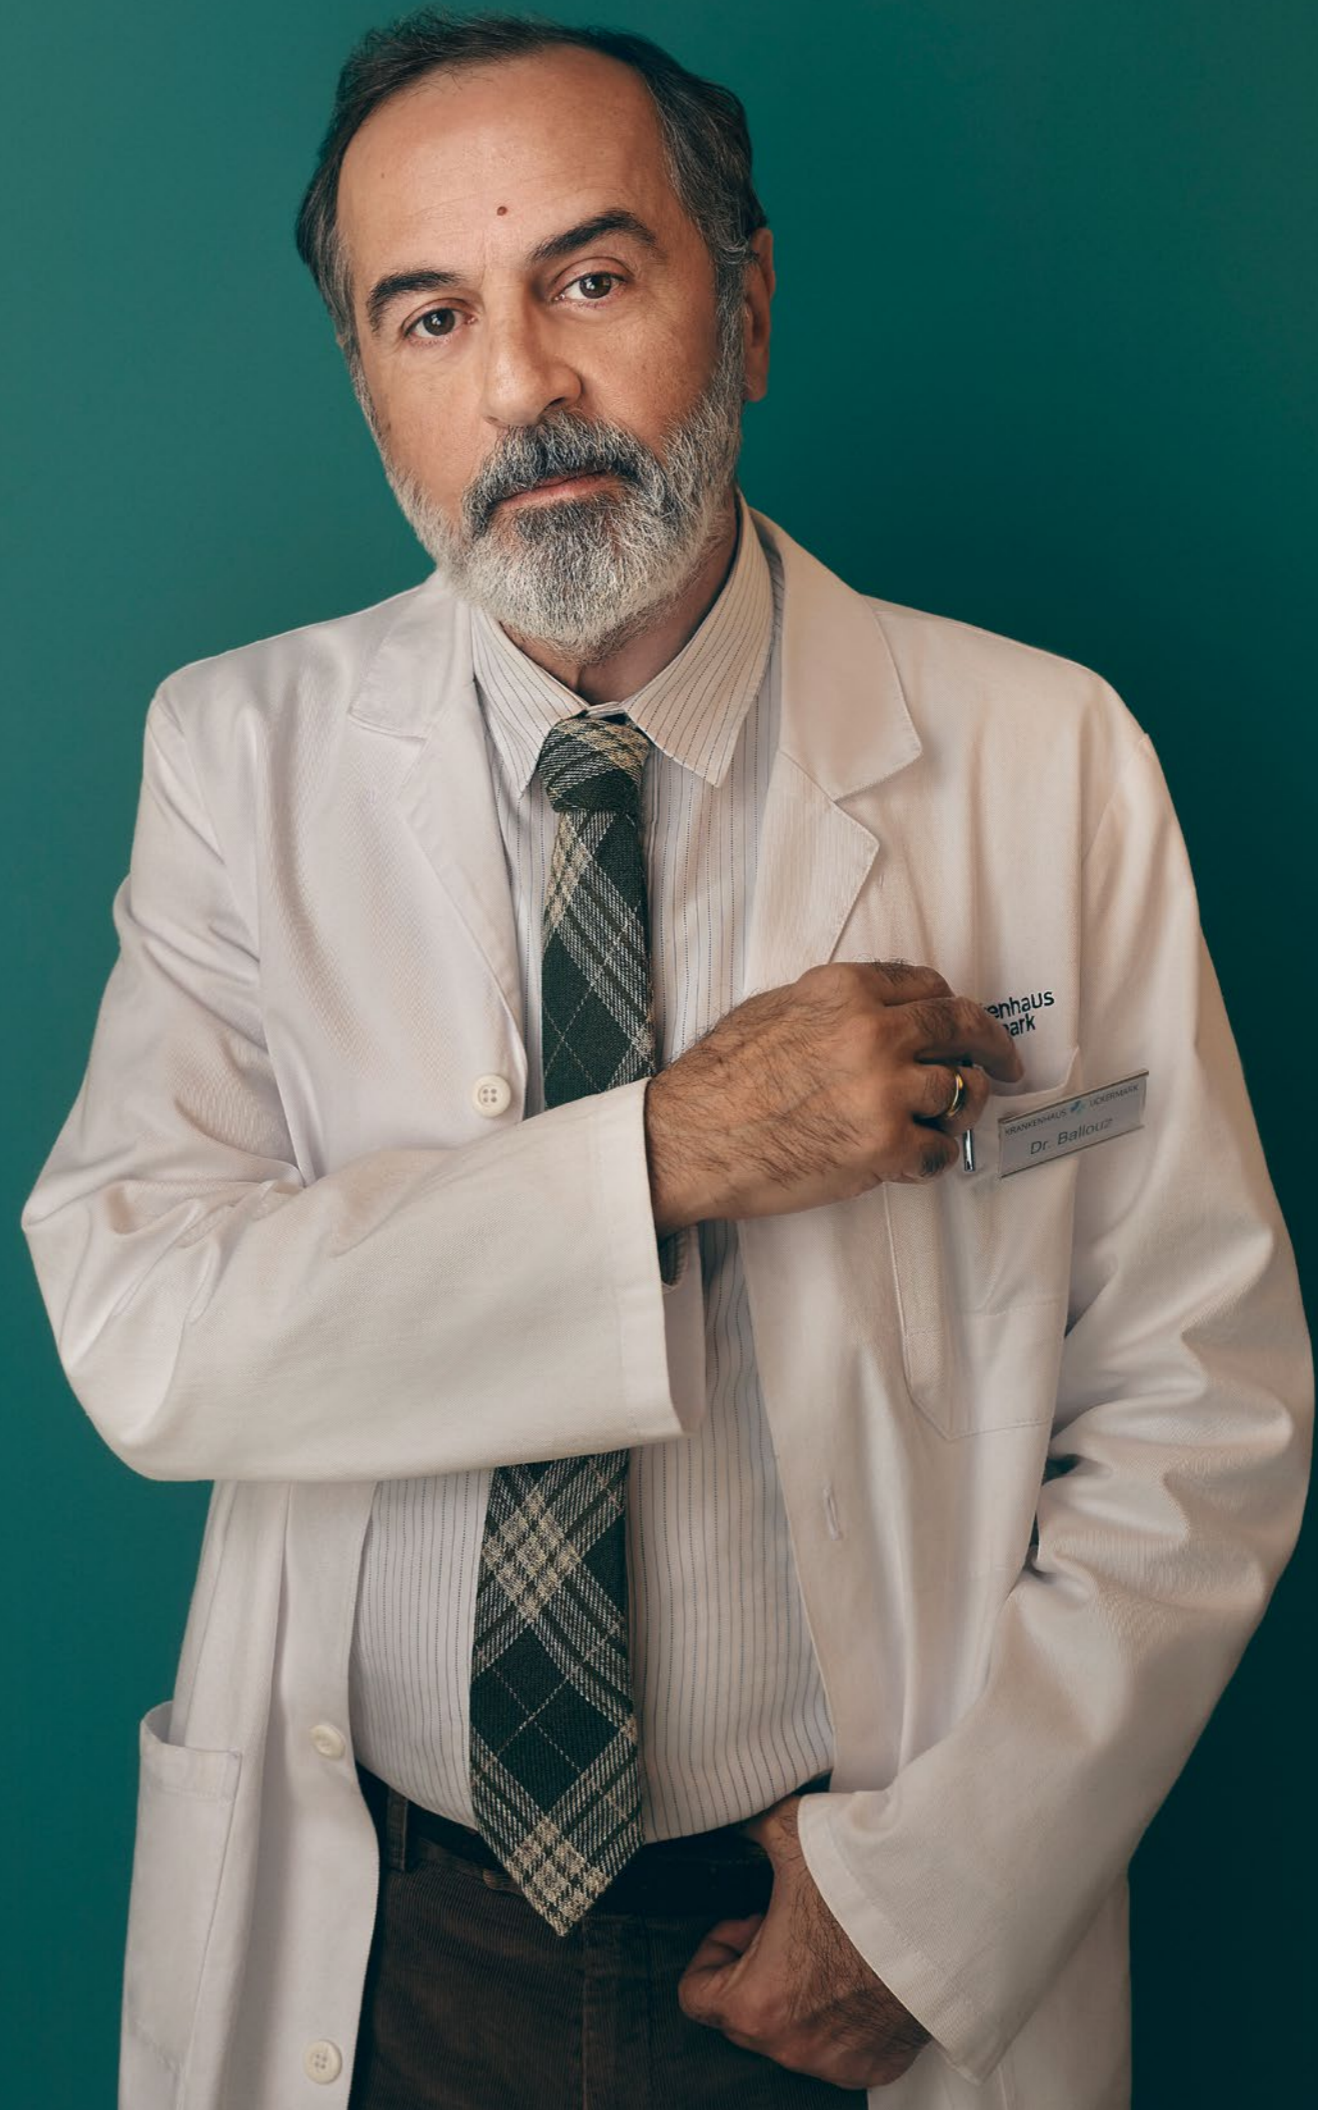

Armin Ballouz is the kind of country doctor we all wish for but who has become such a rarity. The series *Doctor Ballouz* pays homage to this medical hero.

Together with his team, Ballouz provides the residents of the economically underdeveloped Ueckermark district with exceptional care and attention, and not just in the medical sense. He is always willing to listen to his patients' problems. They trust him with their stories of love, life, loneliness and hope, and Ballouz becomes a part of their lives.

The eccentric doctor with a big heart, who wears his signature trench coat and drives a Trabi, is passionate about his work and doesn't shy away from trying unconventional methods – whatever is necessary to help his patients. The sudden loss of his wife, the love of his life, hits Ballouz hard. The community he has always supported now slowly helps him get back on his feet.

Alongside Ballouz's private struggles, the modern medical drama series mirrors current social and regional issues.

Series | Family

26 x 45'
S01–S03 (each season 6 EP), S04 (8 EP)
Original Language German
Produced by X Filme Creative Pool
Cast Merab Ninidze, Clelia Sarto, Julia Richter,
Daniel Fritz, Nadja Bobyleva, Vincent Krüger a.o.

SEASON 4 COMING SOON